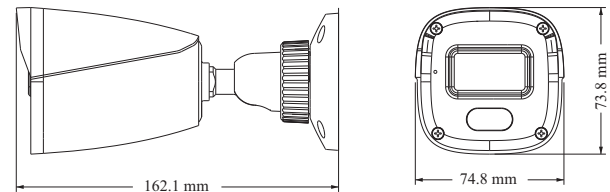

Others	
Power Supply	DC12V/PoE
Power Consumption	< 4W
Operating Environment	-20 °C ~ 55 °C (-4°F~131°F) Humidity: less than 95 % (non-condensing)
Dimensions (mm)	162.1 × 74.8 × 73.8
Weight (net)	Approx. 0.24KG
Installation	Ceiling mounting; Wall mounting
Certificate	CE, FCC
Environmental Protection	Complies with Directive EU RoHS, WEEE(2012/19/EU), directive 94/62/EC and REACH(EC1907/2006)

DIMENSIONS