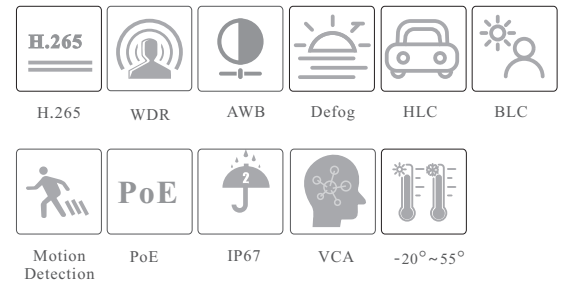

CAMERA

TD-9441S3L

4MP IR Water-proof Bullet Network Camera

- 4MP (2560 × 1440) H.265 coding
- Max.resolution: 2560 × 1440
- ICR auto switch, true day / night, ROI coding
- 3D DNR, digital WDR, HLC, BLC, defog
- 10~20m IR night view distance
- DC12V/PoE power supply
- P2P function optional
- IP 67 ingress protection
- Support three streams
- Support mobile surveillance by smart phones& tablet PCs with iOS and Android OS
- Intelligent analytics: object removal detection, abnormal video signal detection, line crossing detection and region intrusion detection