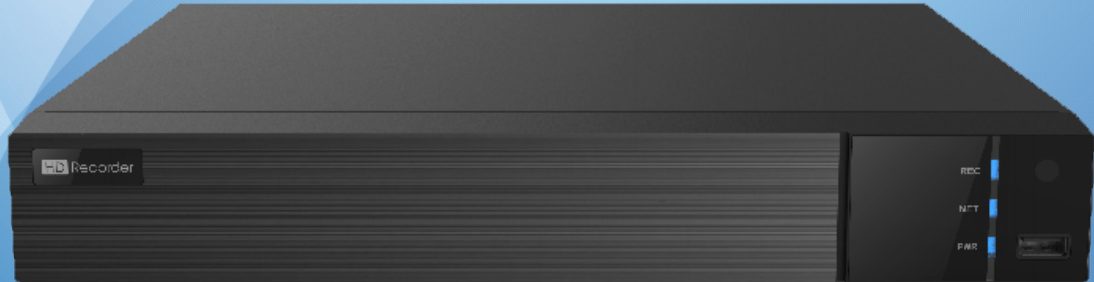

NVR

8/16 CH PoE NVR

8MP/6MP/5MP/4MP/3MP/1080P/720P HD PoE NVR

TD-3108H2-8P-B2-B

TD-3116H2-16P-B2-B

This series of products supports 8/16 CH 8MP/6MP/5MP/4MP/3MP/1080P/1280×1024/960P/720P high definition IP video input, which adopts the advanced SOC technique to ensure high definition recording in each channel and realize outstanding robustness of the system.

This series integrates with 8/16 PoE network ports and supports 8/16CH IPC direct connection to NVR, simultaneous 8/16 CH playback and 4K ultra high definition display. The series of product can meet different security requirements of home, financial, commerce, enterprise, transportation and government, etc.