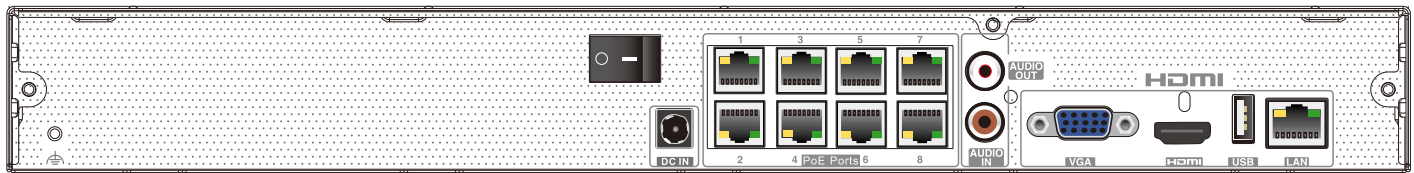

Rear Panel

TD-3108H2-8P-B2-B