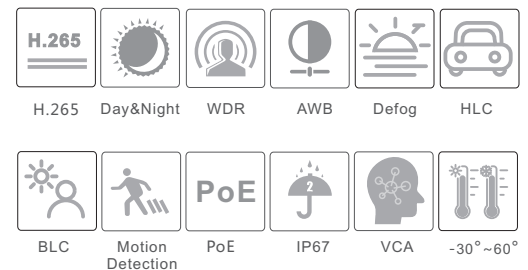

CAMERA

TD-9443E3

4MP Network IR Water-Proof
Bullet Camera

- 4MP (2592 × 1520) H.265 full real time coding
- Max. resolution: 2592 × 1520
- ICR auto switch, true day / night vision
- Up to 100m IR night view distance; motorized zoom lens
- 3D DNR, true WDR, HLC, BLC, Defog, NIR, Smart IR and ROI coding
- Support image distortion correction
- Built-in micro SD card slot; up to 128GB
- DC12V/PoE power supply
- IP 67 ingress protection
- Support three streams
- P2P function optional
- Support remote monitoring by smart phones & tablet PCs with iOS and Android OS
- Intelligent analytics

*Grey items are being developed and coming soon.

General Function	Watermark, IP address filtering, video mask, heartbeat, password protection, non-photosensitive switch, image distortion correction	
PoE	Yes , IEEE802.3af	
IR Distance	50 ~ 70 m	70 ~ 100 m
Ingress Protection	IP67	
Others		
Power Supply	DC12V/PoE	
Power Consumption	< 10W	
Operating Environment	- 30 °C ~ 60 °C (-22°F~140°F) Humidity: less than 95 % (non-condensing)	
Dimensions (mm)	279.5 × 100.3 × 88.9	
Weight (net)	Approx. 1.04KG	
Installation	Ceiling mounting; Wall mounting	