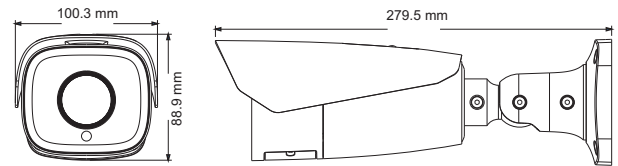

*Grey items are being developed and coming soon.

General Function	Watermark, IP address filtering, video mask, heartbeat, password protection, non-photosensitive switch, image distortion correction	
PoE	Yes , IEEE802.3af	
IR Distance	50 ~ 70 m	70 ~ 100 m
Ingress Protection	IP67	
Others		
Power Supply	DC12V/PoE	
Power Consumption	< 10W	
Operating Environment	- 30 °C ~ 60 °C (-22°F~140°F) Humidity: less than 95 % (non-condensing)	
Dimensions (mm)	279.5 × 100.3 × 88.9	
Weight (net)	Approx. 1.04KG	
Installation	Ceiling mounting; Wall mounting	

DIMENSIONS