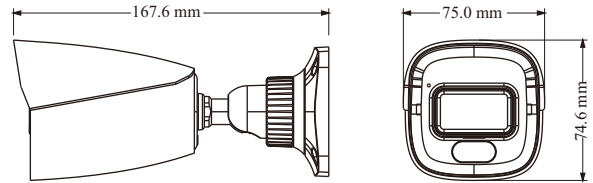

DORI Distance

Lens	Detect	Observe	Recognize	Identify
2.8mm	69m(226ft)	28m(92ft)	14m(46ft)	7m(23ft)
3.6mm	105m(344ft)	42m(138ft)	21m(69ft)	10m(33ft)
Others				
Power Supply	DC12V/PoE			
Power Consumption	≤6.5W			
Storage Conditions	- 30 °C ~ 65 °C (-22°F~149°F), Humidity: less than 95 % (non-condensing)			
Operating Conditions	- 30 °C ~ 60 °C (-22°F~140°F), Humidity: less than 95 % (non-condensing)			
Dimensions (mm)	167.6 × 75 × 74.6			
Weight (net)	Approx. 0.45KG			
Installation	Ceiling mounting; wall mounting			
Certificate	CE, FCC			
Environmental Protection	Complies with Directive EU RoHS, WEEE(2012/19/EU), directive 94/62/EC and REACH(EC1907/2006)			

DIMENSIONS