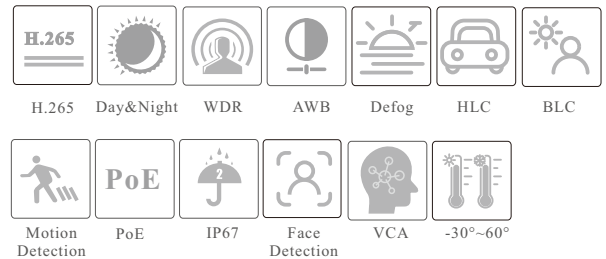

CAMERA

TD-9482E3B

8MP HD AI Bullet Network Camera

- H.265+/H.265/H.264+/H.264/MJPEG coding
- Max.resolution: 8MP (3840 × 2160)
- ICR auto switch, true day / night vision
- 3D DNR, true WDR, HLC, BLC and ROI coding
- Support electronic image stabilization
- 30~50m IR night view distance
- 1CH audio input
- Built-in micro SD card slot, up to 256GB
- DC12V/PoE power supply
- Support three streams
- IP 67
- Support mobile surveillance by smart phones with iOS and Android OS
- Intelligent analytics