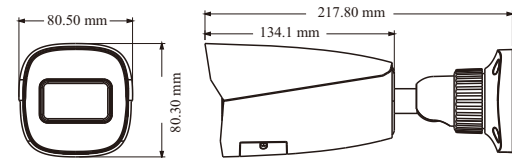

Network Protocol	UDP, IPv4, IPv6, DHCP, NTP, RTSP, RTP, RTMP, RTCP, PPPoE, DDNS, SMTP, FTP, SNMP, HTTP, HTTP POST, 802.1x, UPnP, HTTPS, QoS
Interface Protocol	ONVIF(profile S, G, T, M)
Storage	Network remote storage; micro SD card storage
Smart Alarm	Motion detection, SD card error, SD card full, IP address conflict, cable disconnection
General Function	Watermark, video mask, heartbeat, image distortion correction, corridor pattern
Security	Video encryption, firmware encryption, HTTPS encryption, configuration encryption, illegal login lock, IP address filtering, 802.1x authentication, basic and digest authentication for HTTP/RTSP
PoE	Yes , IEEE802.3af
IR Distance	30 ~50 m
Ingress Protection	IP67
Others	
Power Supply	DC12V/PoE
Power Consumption	< 9W
Storage Conditions	- 30 °C ~ 65°C (-22°F~149°F), Humidity: less than 95 % (non-condensing)
Operating Conditions	- 30 °C ~ 60 °C (-22°F~140°F), Humidity: less than 95 % (non-condensing)
Dimensions (mm)	217.8 × 80.5 × 80.3
Weight (net)	Approx. 0.68KG
Installation	Ceiling mounting; Wall mounting
Certificate	CE, FCC
Environmental Protection	Directive EU RoHS, WEEE(2012/19/EU), directive 94/62/EC and REACH(EC1907/2006)

DIMENSIONS