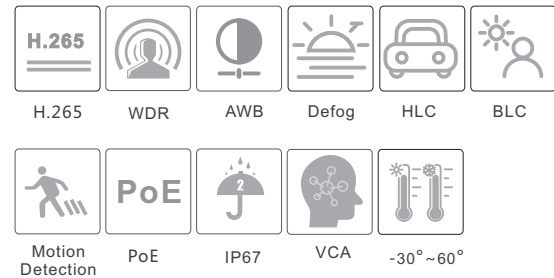

CAMERA

TD-9483S3A

8MP HD Bullet Network Camera

- H.265+/H.265/H.264+/H.264 coding
- Max.resolution: 8MP (3840 × 2160)
- ICR auto switch, true day / night vision
- 3D DNR, true WDR, HLC, BLC, smart IR and ROI coding
- Lens distortion correction supported
- 50~70m IR night view distance
- 1CH audio input; 1CH audio output
- Built-in micro SD card slot, up to 256GB
- DC12V/PoE power supply
- Support three streams
- IP 67
- Support mobile surveillance by smart phones with iOS and Android OS
- Intelligent analytics