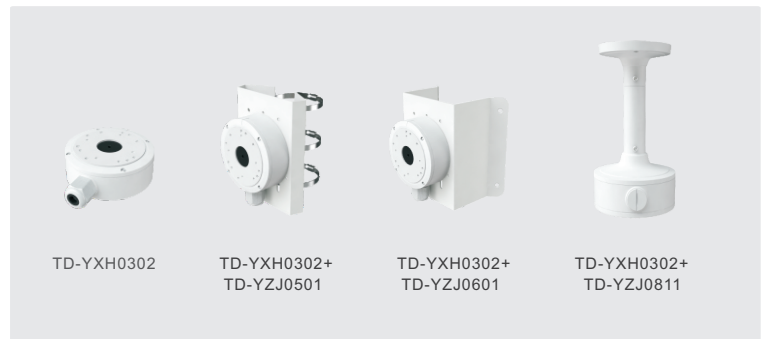

AVAILABLE ACCESSORIES

AVAILABLE MODEL

Available Model	TD-9483S3A(D/AZ/PE/AR5)	Motorized zoom lens