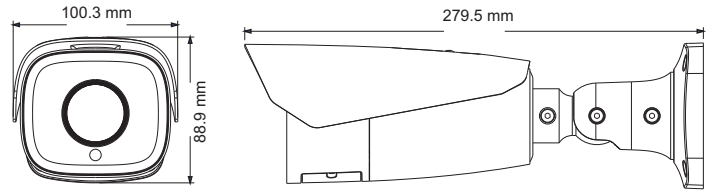

Others

Power Supply	DC12V/PoE
Power Consumption	< 12W
Operating Environment	- 30 °C ~ 60 °C (-22°F~140°F) Humidity: less than 95 % (non-condensing)
Dimensions (mm)	279.5 × 100.3 × 88.9
Weight (net)	Approx. 1.12KG
Installation	Ceiling mounting; Wall mounting
Certificate	CE, FCC
Environmental Protection	Complies with Directive EU RoHS, WEEE(2012/19/EU) , directive 94/62/EC and REACH(EC1907/2006)

DIMENSIONS