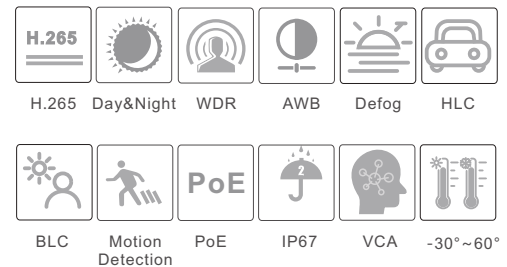

CAMERA

# TD-9524S3

2MP Network IR Water-Proof Dome Camera

- 2MP ( 1920 × 1080 ) H.265 full real time coding
- Max. resolution: 1920 × 1080; ICR auto switch, true day / night
- 20 ~ 30m IR night view distance
- 3D DNR, digital WDR, HLC, BLC and ROI coding
- 1CH built-in MIC
- Hardware reset
- Built-in micro SD card slot, up to 128GB
- DC12V/PoE power supply
- IP67 ingress protection
- Support dual streams
- Support mobile surveillance by smart phones and tablet PCs with iOS or Android OS
- Intelligent analytics (optional): video blur detection, line crossing detection and region intrusion detection