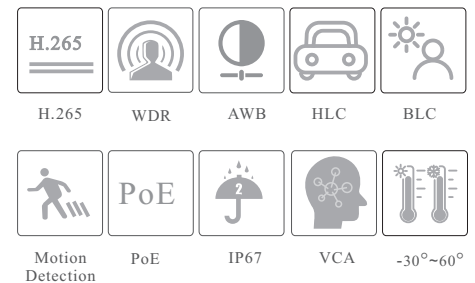

## 4MP IR Water-proof Turret Network Camera

- H.265 /H.264/MJPEG coding
- Max.resolution: 4MP ( 2560 × 1440)
- ICR auto switch, true day / night vision
- 3D DNR, WDR, HLC, BLC, smart IR, etc.
- 20~30m IR night view distance
- Built-in micro SD card slot, up to 256GB
- 1CH built-in MIC; 1CH audio input
- DC12V/PoE power supply
- IP 67 ingress protection
- Support three streams
- Support remote monitoring by smart phones& tablet PCs with iOS and Android OS
- Intelligent analytics