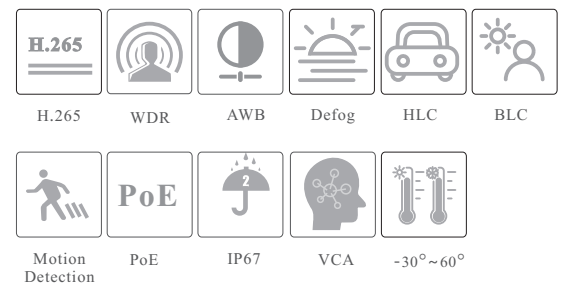

CAMERA

## TD-9545S3

4MP IR Water-proof Turret Network Camera

- H.265/ H.264 coding
- Max.resolution: 2560 × 1440
- ICR auto switch, true day / night vision
- 3D DNR, digital WDR, HLC, BLC, defog
- ROI coding
- 30~50m IR night view distance; motorized zoom lens
- 1CH built-in MIC
- Built-in micro SD card slot, up to 128GB
- DC12V/PoE power supply
- P2P function optional
- IP 67 ingress protection
- Support three streams
- Support remote monitoring by smart phones& tablet PCs with iOS and Android OS
- Intelligent analytics: object removal detection, video exception detection, line crossing and intrusion detection