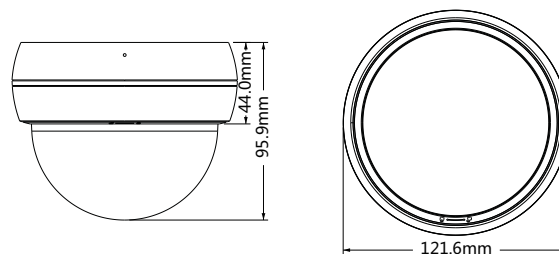

Interface Protocol	ONVIF
Storage	Network remote storage; micro SD card storage
Smart Alarm	Motion detection, SD card error, SD card full, IP address conflict, Network disconnected, sensor alarm
General Function	Watermark, video mask, heartbeat, image distortion correction, corridor pattern
Security	Video encryption, firmware encryption, HTTPS encryption, configuration encryption, illegal login lock, IP address filtering, 802.1x authentication, basic and digest authentication for HTTP/HTTPS
PoE	Yes, IEEE802.3af
IR Distance	20 ~ 30 m
Weather-proof Grade	No
Others	
Power Supply	DC12V/PoE
Power Consumption	< 7.5W
Storage Conditions	- 10 °C ~ 50°C (14°F~122°F), Humidity: less than 95 % (non-condensing)
Operating Conditions	- 10 °C ~ 40 °C (14°F~104°F), Humidity: less than 95 % (non-condensing)
Dimensions (mm)	Ø121.6 × 95.9
Weight (net)	Approx. 0.38KG
Installation	Ceiling mounting; Wall mounting
Certificate	CE, FCC
Environmental Protection	Directive EU RoHS, WEEE(2012/19/EU), directive 94/62/EC and REACH(EC1907/2006)

DIMENSIONS

AVAILABLE MODEL

Available Model	TD-9552E3B-A(D/AZ/PE/AR2)	Motorized zoom lens