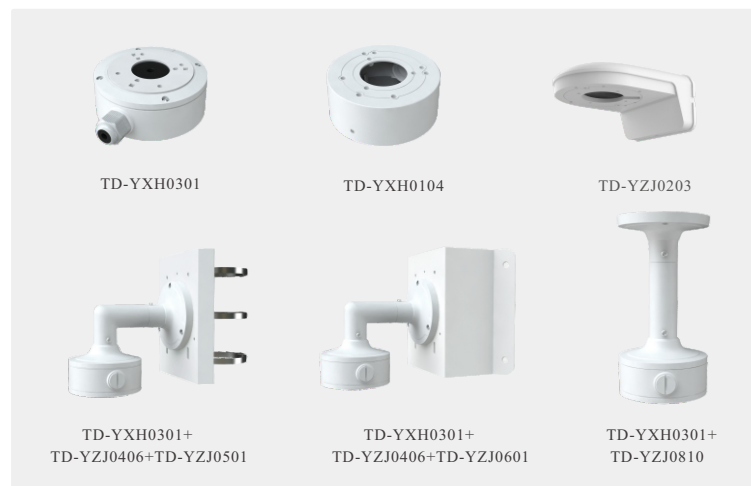

AVAILABLE ACCESSORIES

AVAILABLE MODEL

Available Model	TD-9554S4-25(D/PE/AR2)