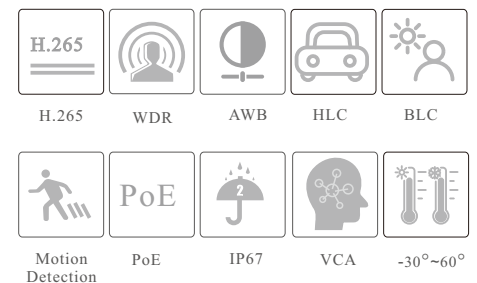

## 5MP IR Water-proof Turret Network Camera

- H.265+ /H.265 /H.264+/H.264/MJPEG coding
- Max.resolution: 5MP ( 2880 × 1620)
- ICR auto switch, true day / night vision
- 3D DNR, WDR, HLC, BLC, smart IR, etc.
- ROI coding
- 20~30m IR night view distance
- Built-in micro SD card slot, up to 256GB
- DC12V/PoE power supply
- IP 67 ingress protection
- Support three streams
- Support remote monitoring by smart phones& tablet PCs with iOS and Android OS
- Intelligent analytics