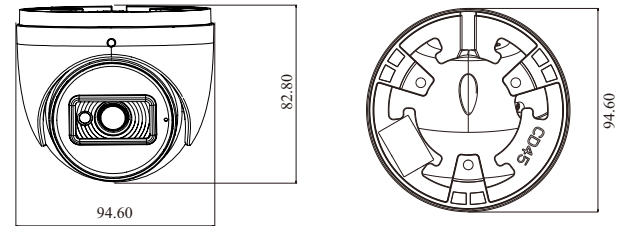

Video Output	No
Audio	1CH audio input; 1CH built-in MIC
Storage	Built-in micro SD card slot, up to 256GB
Reset	Yes
Others	
Power Supply	DC12V/PoE
Power Consumption	< 5.5W
Operating Environment	- 30 °C ~ 60 °C (-22°F~140°F); Humidity: less than 95 % (non-condensing)
Storage Environment	- 30 °C ~ 65 °C (-22°F~149°F), Humidity: less than 95 % (non-condensing)
Dimensions (mm)	Ø 94.6 × 82.8
Weight (net)	Approx. 0.46KG
Installation	Ceiling mounting(Wall mounting available with the junction box and bracket)
Certificate	CE, FCC
Environmental Protection	Complies with Directive EU RoHS, WEEE(2012/19/EU) , directive 94/62/EC and REACH(EC1907/2006)

DIMENSIONS