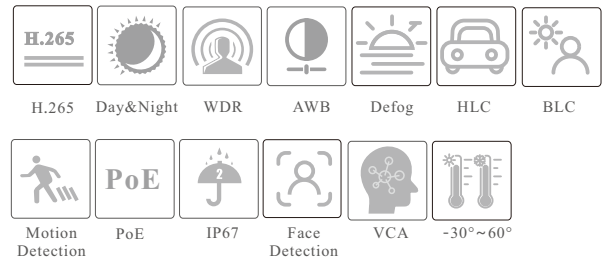

- H.265+/H.265/H.264+/H.264/MJPEG coding
- Max.resolution: 8MP (3840 × 2160)
- ICR auto switch, true day / night vision
- 3D DNR, true WDR, HLC, BLC and ROI coding
- 20~30m IR night view distance
- 1CH audio input; 1CH audio output; 1CH built-in MIC
- Built-in micro SD card slot, up to 256GB
- DC12V/PoE power supply
- Support three streams
- IP 67&IK10
- Support mobile surveillance by smart phones with iOS and Android OS
- Intelligent analytics