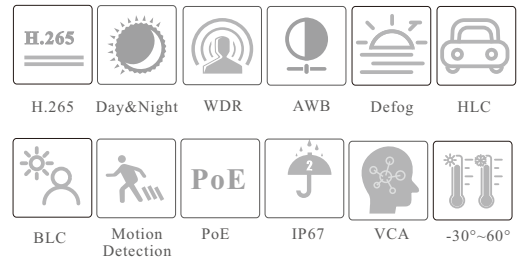

- H.265+/H.265/H.264+/H.264/MJPEG coding
- Max.resolution: 8MP (3840 × 2160)
- ICR auto switch, true day / night vision
- 30 ~ 50m IR night view distance
- Motorized zoom lens
- 3D DNR, true WDR, HLC, BLC and ROI coding
- Support electronic image stabilization
- 1CH audio input and 1CH built-in MIC
- Built-in micro SD card slot, up to 256GB
- DC12V/PoE power supply
- IP67 protection grade
- Support three streams
- Support mobile surveillance by smart phones with iOS and Android OS
- Intelligent analytics