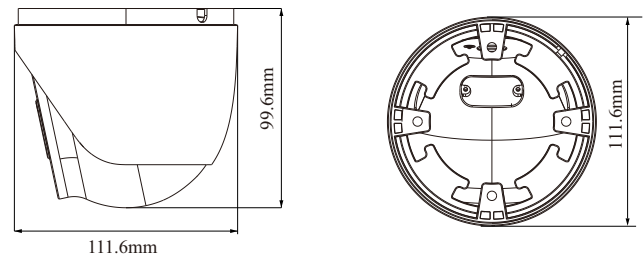

Network Protocol	UDP, IPv4, IPv6, DHCP, NTP, RTSP, RTP, RTMP, RTCP, PPPoE, DDNS, SMTP, FTP, SNMP, HTTP, HTTP POST, 802.1x, UPnP, HTTPs, QoS
Interface Protocol	ONVIF(profile S, G, T, M)
Storage	Network remote storage; micro SD card storage
Smart Alarm	Motion detection, SD card error, SD card full, IP address conflict, cable disconnection
General Function	Watermark, video mask, heartbeat, image distortion correction, corridor pattern
Security	Video encryption, firmware encryption, HTTPS encryption, configuration encryption, illegal login lock, IP address filtering, 802.1x authentication, basic and digest authentication for HTTP/RTSP
PoE	Yes , IEEE802.3af
IR Distance	30 ~ 50 m
Ingress Protection	IP67
Others	
Power Supply	DC12V/PoE
Power Consumption	< 8W
Storage Conditions	- 30 °C ~ 65 °C (-22°F~149°F), Humidity: less than 95 % (non-condensing)
Operating Conditions	- 30 °C ~ 60 °C (-22°F~140°F), Humidity: less than 95 % (non-condensing)
Dimensions (mm)	Ø 111.6 × 99.6
Weight (net)	Approx. 0.67KG
Installation	Ceiling mounting; Wall mounting
Certificate	CE, FCC
Environmental Protection	Directive EU RoHS, WEEE(2012/19/EU), directive 94/62/EC and REACH(EC1907/2006)

DIMENSIONS

AVAILABLE ACCESSORIES