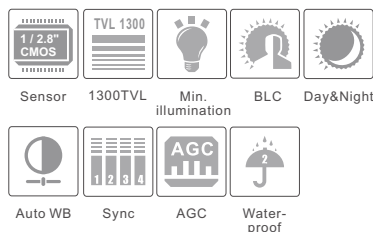

Tel: +86-755-36995888

Fax: +86-755-33104777

Web site: <http://en.tvt.net.cn>

E-mail: overseas@tvt.net.cn

20× 3 MP Network IR HD High Speed Dome Camera

Features

- 1 / 2.8" CMOS progressive scan, 20× optical zoom
- HD network video output : 2048 × 1536 @25 / 30fps
- H.265 image compression format
- TCP / IP, UDP, DHCP, DDNS, NTP, RTSP, SMTP, FTP, PPPoE
- SD card local storage, network remote storage
- Web GUI Menu
- Support selected area amplification and PTZ function
- Provide standard SDK, easy to integrate with other digital system
- IP66&IK10 ingress protection; TVS 6KV lightning protection, surge protection
- 100m IR night view distance