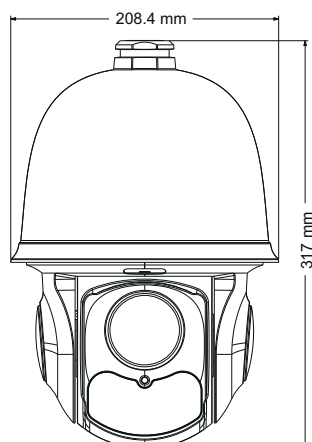

Dimensions

Specifications

Specifications	Model	TD-9632E2
Camera		
Image Sensor		1 / 2.8" Progressive CMOS
Effective Pixels		2048 × 1536
Horizontal Resolution		1300 TVL
Min. Illumination		0 Lux
IR Distance		100 m
White Balance		Auto / Manual
WDR		120dB
S / N Ratio		Max 48dB
Day / Light		Auto / Manual
Focus Mode		Auto / Manual
Lens		20× Zoom, f = 5.5 ~ 110 mm, F1.6 ~ F3.5
PTZ		
Pan Range		360° endless rotation
Pan Speed		Preset speed : 150 °/s; Manual control speed : 0.5 ~ 80 °/s
Tilt Range		0 ~ 93° (auto rotation)
Tilt Speed		Preset speed : 120 °/s; Manual control speed : 0.5 ~ 70 °/s
System		
PTZ Control		Yes
Preset		360
Cruise		8
Track		4
Time Task		8
Scan		2
Home Position		Yes
Auto Flip		Yes
OSD Menu		English
Alarm Input		1
Alarm Output		1
Alarm Linkage		Yes
Network		
Compression		H.265
Frame Rate		1 ~ 30fps (25 fps)
Protocol		TCP / IP, UDP, DHCP, DDNS, NTP, RTSP, SMTP, FTP, PPPoE
Storage		SD card local storage, network remote storage
Smart Alarm		Motion Alarm, Sensor Alarm
Resolution		3MP (2048 × 1536), 1080P (1920 × 1080), 720P (1280 × 720), D1, CIF, 480 × 240
Multi-stream		Yes
Port		
Network Interface		10 Base-T / 100 Base-TX, RJ45
Audio		MIC input × 1, MIC output × 1
Others		
Control		Network
Power Supply		DC 24V / 2500 mA
Power Consumption		15 W (max 30W, IR on)
Working Environment		Temperature : - 30 °C ~ 60 °C; Relative humidity : less than 95%
Protection Level		IP66&IK10; TVS 6KV lightning protection, surge protection
Net Weight		3.77KG
Gross Weight		5.83KG (without bracket)
Dimensions (mm)		Φ 209 × 317