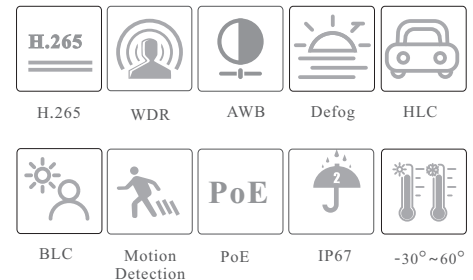

CAMERA

TD-9452S3A

5MP IR Water-proof Bullet
Network Camera

- 5MP (2592 × 1944) H.265 coding
- Max.resolution: 2592 × 1944
- ICR auto switch, true day / night, ROI coding
- 3D DNR, digital WDR, HLC, BLC, defog
- 30~50m IR night view distance
- Built-in micro SD card slot, up to 128GB
- DC12V/PoE power supply
- IP 67 ingress protection
- Support three streams
- P2P function (optional)
- Support remote monitoring by smart phones & tablet PCs with iOS and Android OS
- Intelligent analytics