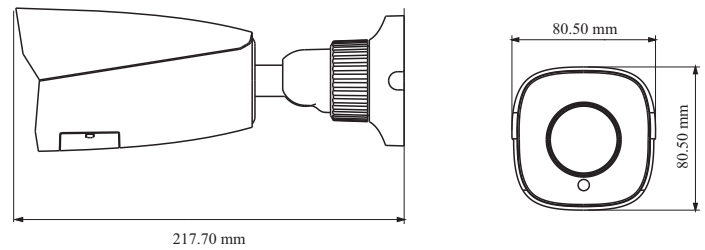

Others

Power Supply	DC12V/PoE
Power Consumption	< 9W
Operating Environment	- 30 °C ~ 60 °C (-22°F~140°F) Humidity: less than 95 % (non-condensing)
Dimensions (mm)	217.7 × 80.5 × 80.5
Weight (net)	Approx. 0.65KG
Installation	Ceiling mounting; Wall mounting
Certificate	CE, FCC
Environmental Protection	Directive EU RoHS, WEEE(2012/19/EU), directive 94/62/EC and REACH(EC1907/2006)

DIMENSIONS