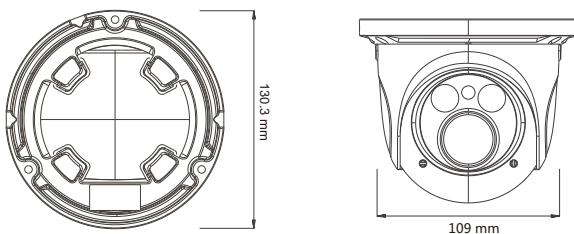

## Features

- 2MP ( 1920 x 1080 ) full real time coding
- Max. resolution: 1920 x 1080
- ICR auto switch, true day / night
- 20 ~ 30m IR night view distance
- Third generation of dot matrix LED IR lights, small size, efficient heat dissipation, long lifespan
- 3D DNR, digital WDR
- ROI coding
- PoE power supply
- Support smart phone, iPad, remote monitoring
- Support P2P
- IP66 ingress protection
- Support three streams

## Dimensions